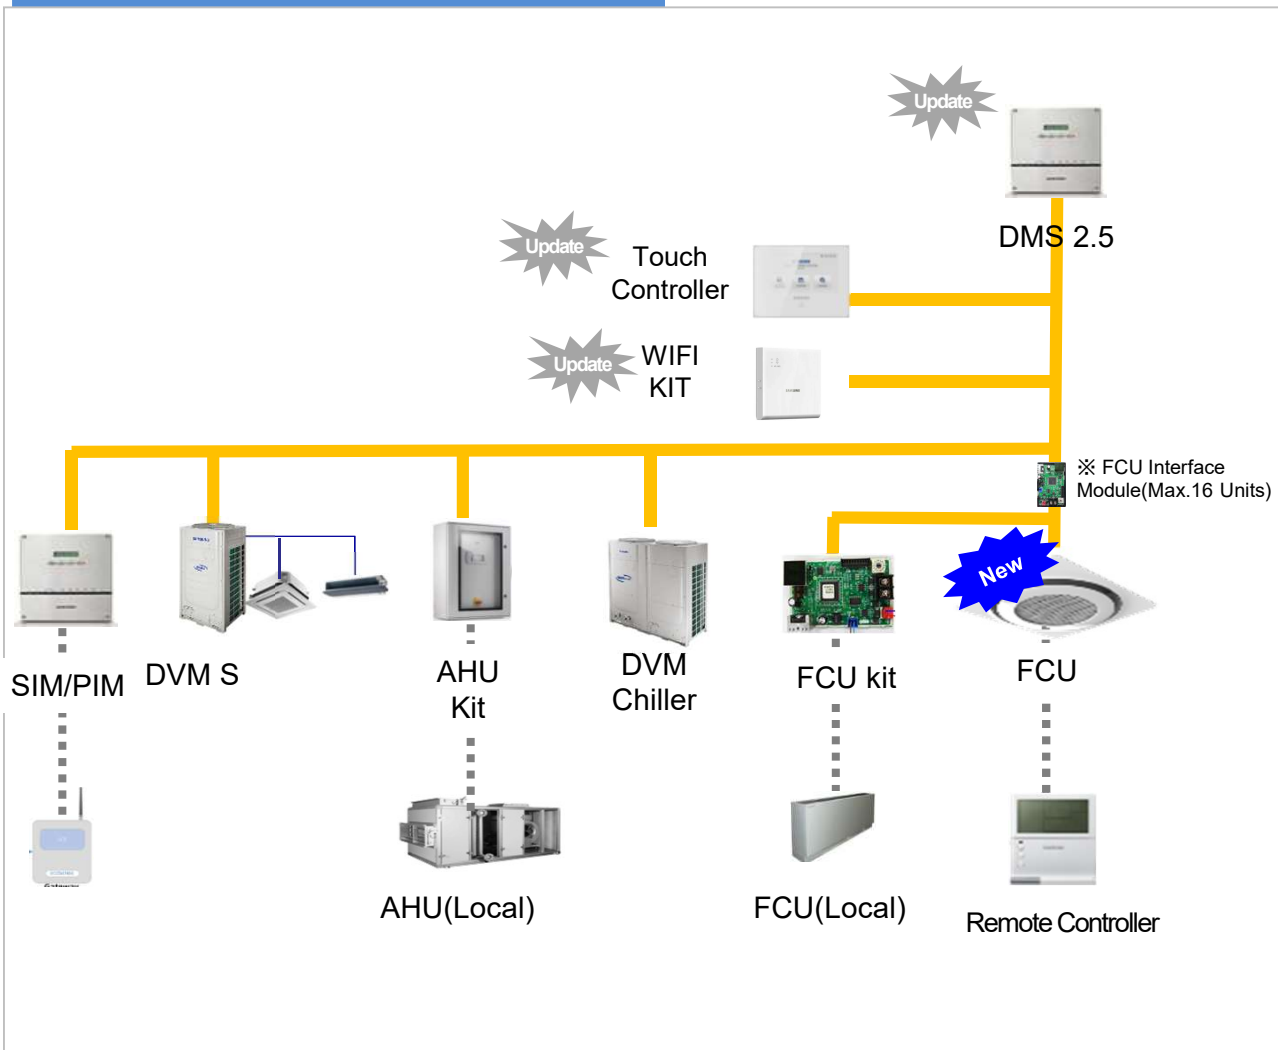

[Product introduce]

FCU Line up

(용량 : kW)

Line-up	Image	2.6	3.0	4.2	6.0	7.2	9.0	10
360 Cassette					●	●	●	●
4Way Cassette					●	●	●	●
1Way Cassette		●	●	●				

[Product introduce]

# Control Solution Map

## With SAMSUNG Control system