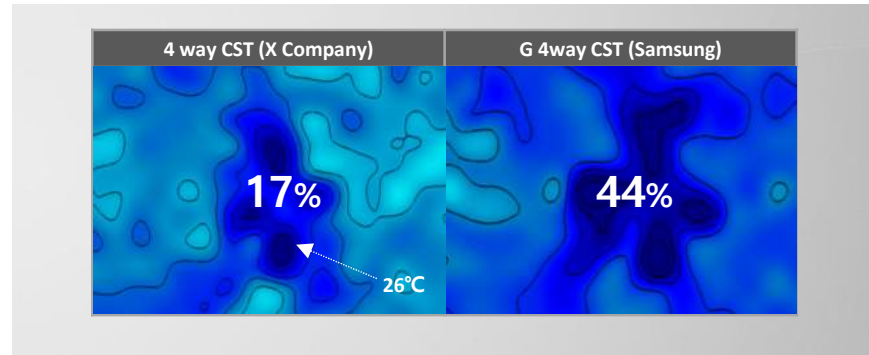

Traditional 4Way CST