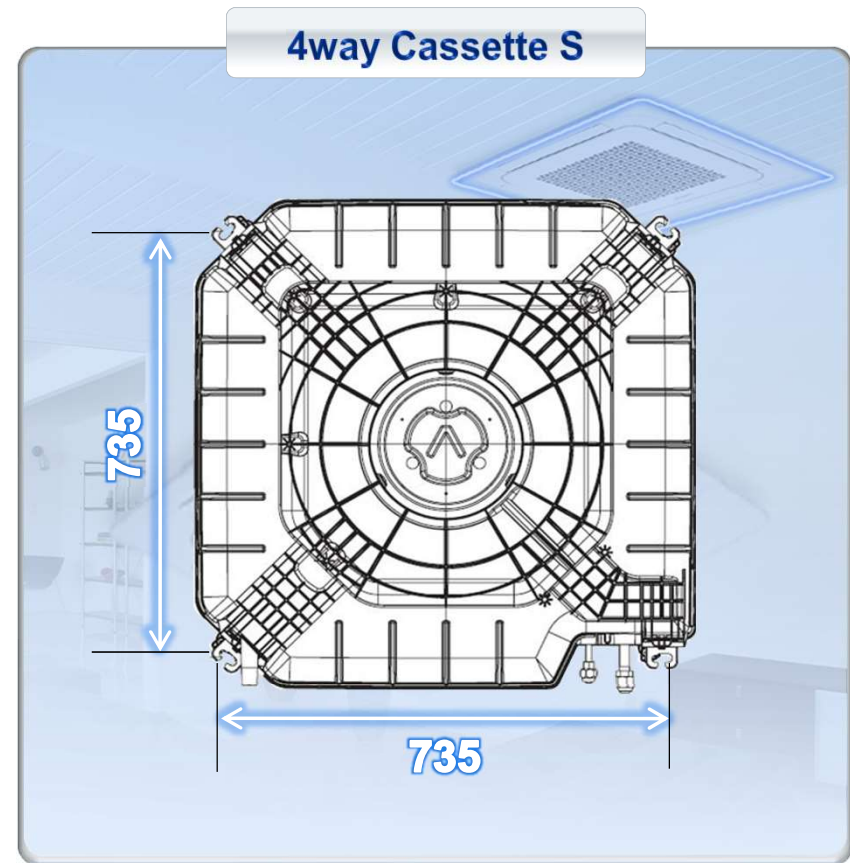

[Product introduce]

4Way Cassette

Easy Installation in 4 Different Ways

- Freely install anywhere without worrying about direction.
- Samsung : Can be installed at 90° or 360°
- Company A : The width and height are different so it's not possible to install any place