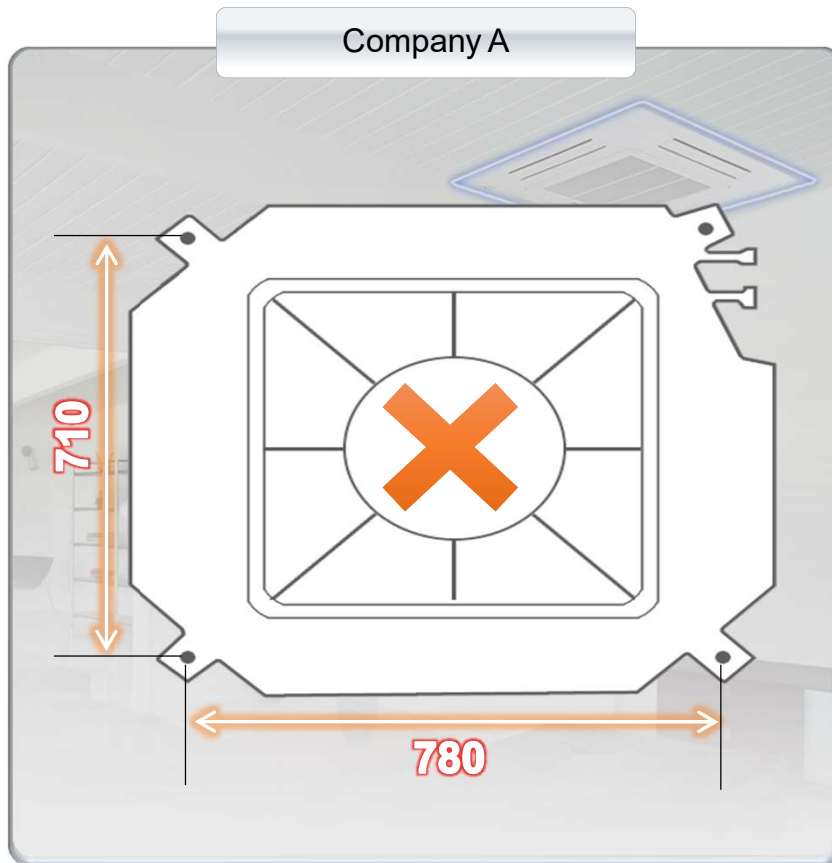

[Product introduce]

4Way Cassette

Easy Installation in 4 Different Ways

- Freely install anywhere without worrying about direction.
- Samsung : Can be installed at 90° or 360°
- Company A : The width and height are different so it's not possible to install any place