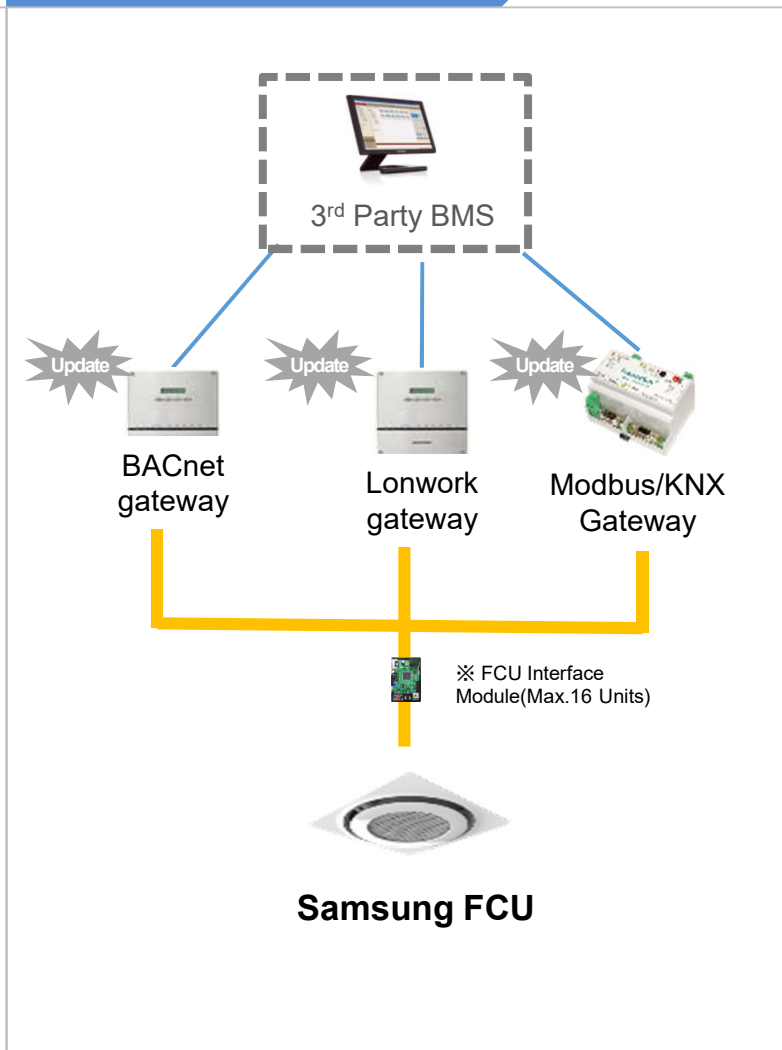

With 3rd party BMS