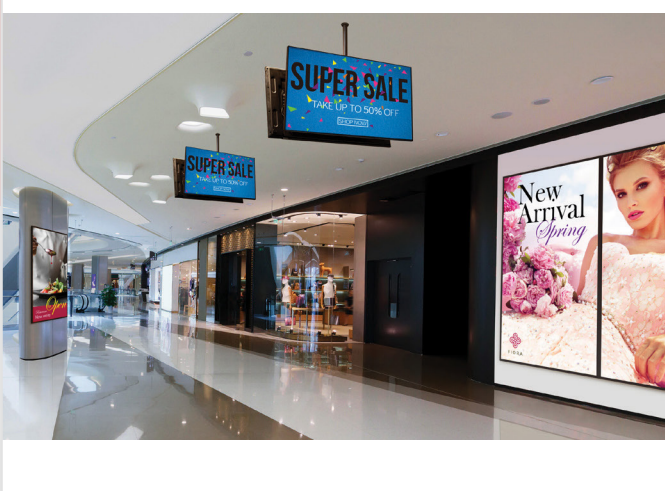

ANDROID DISPLAY WITH STYLISH DESIGN FOR A VARIETY OF SCENES

**DO YOU WANT TO CUSTOMIZE YOUR MENU BOARDS DIGITALLY?**

Configure your digital signs as often as you prefer on the right time and at the right place

**DO YOU WANT TO CREATE YOUR MARKETING CAMPAIGNS TO BE UPDATED FREQUENTLY?**

With its central control, all the Android displays get updated in a single click and ensure fast communication without any delays with power of SignEdge

**ARE YOUR OPERATIONS COST-EFFICIENT?**

Android Display + SignEdge allows you to change visuals instantly, without any fee so that you never miss customer attention

**CAN YOUR CONTENT BE EASILY CHANGED FOR MORE CUSTOMER ATTENTION?**