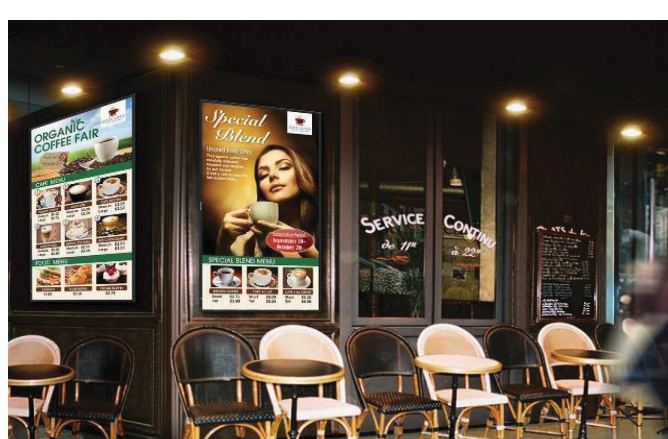

ANDROID DISPLAY WITH STYLISH DESIGN FOR A VARIETY OF SCENES

**DO YOU WANT TO CUSTOMIZE YOUR MENU BOARDS DIGITALLY?**

Configure your digital signs as often as you prefer on the right time and at the right place

**DO YOU WANT TO CREATE YOUR MARKETING CAMPAIGNS TO BE UPDATED FREQUENTLY?**

With its central control, all the Android displays get updated in a single click and ensure fast communication without any delays with power of SignEdge

**ARE YOUR OPERATIONS COST-EFFICIENT?**

Android Display + SignEdge allows you to change visuals instantly, without any fee so that you never miss customer attention

**CAN YOUR CONTENT BE EASILY CHANGED FOR MORE CUSTOMER ATTENTION?**