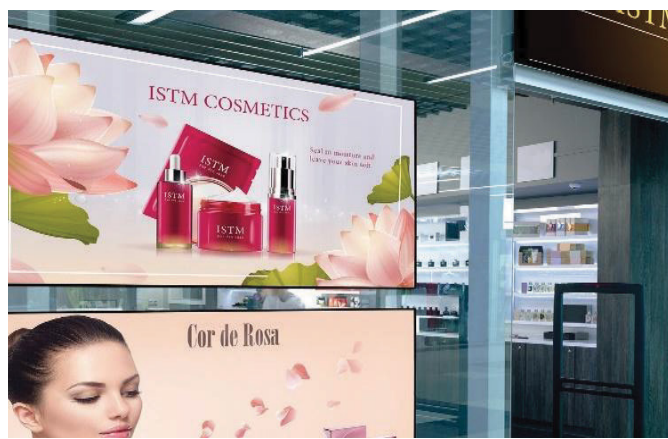

ANDROID DISPLAY WITH STYLISH DESIGN FOR A VARIETY OF SCENES

**DO YOU WANT TO CUSTOMIZE YOUR MENU BOARDS DIGITALLY?**

Configure your digital signs as often as you prefer on the right time and at the right place

**DO YOU WANT TO CREATE YOUR MARKETING CAMPAIGNS TO BE UPDATED FREQUENTLY?**

With its central control, all the Android displays get updated in a single click and ensure fast communication without any delays with power of SignEdge